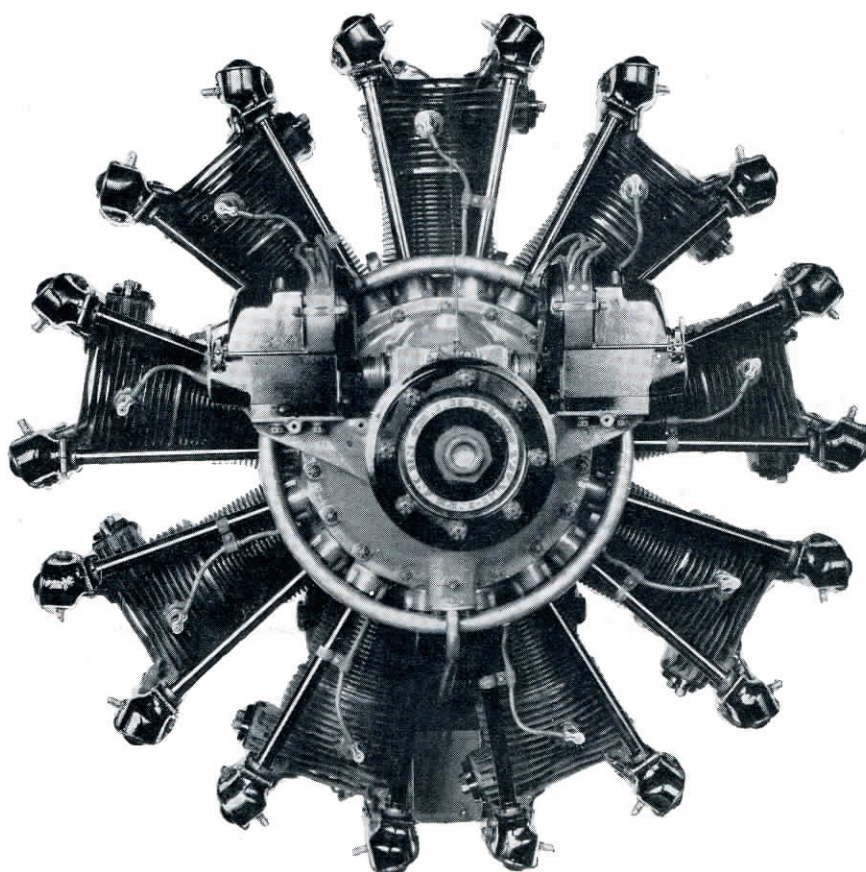

WRIGHT AIR COOLED AVIATION ENGINES

“WHIRLWIND” SERIES

WRIGHT “WHIRLWIND” : 200 H. P.
AIR-COOLED AVIATION ENGINE
Models J-5C and J-5CA

WRIGHT AERONAUTICAL CORPORATION
PATERSON, N. J.
U. S. A.